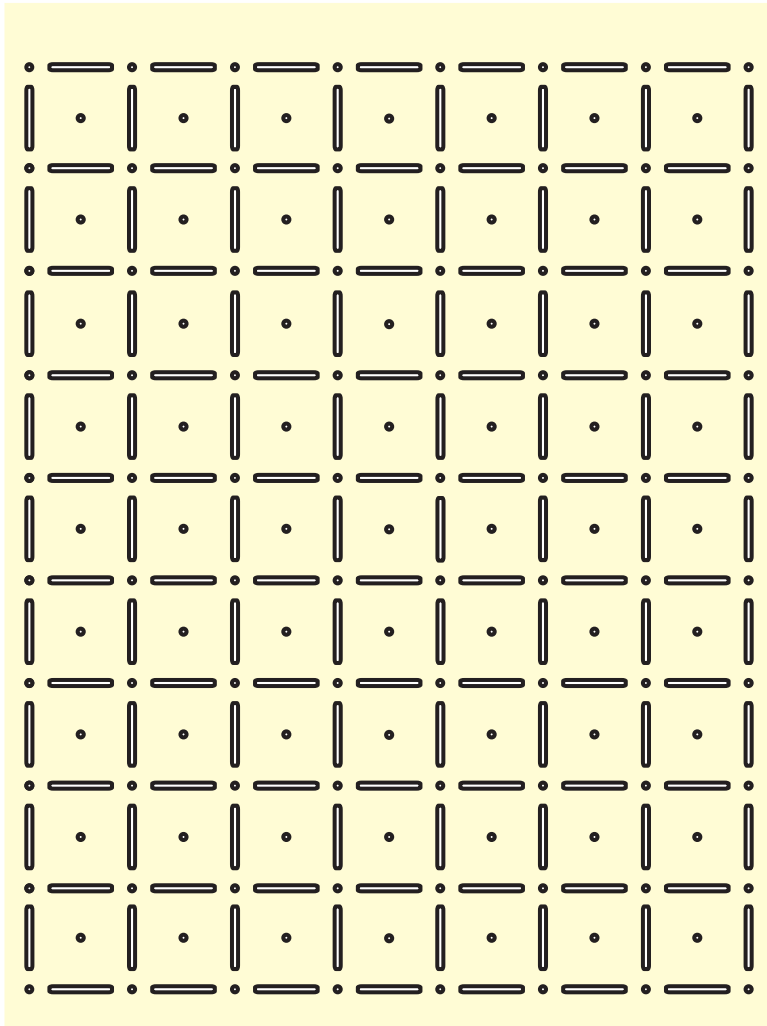

Storage Grids

Plastic templates	9 x 12	8.50
Single mats with etched patterns	9 x 12	13.50
Double mats	9 x 12	16.00
Single mat with plastic or acetate back for backmarks	9 x 12	16.00
Storage Grids	10 x 13	11.00

Storage grids are 10 x 13" and cut from plastic.
The small grids have 63 spots while the large grids have 20.

*Call Judy to order mats, or to get pricing for custom mats or projects -
303-868-2576 Mountain Time*