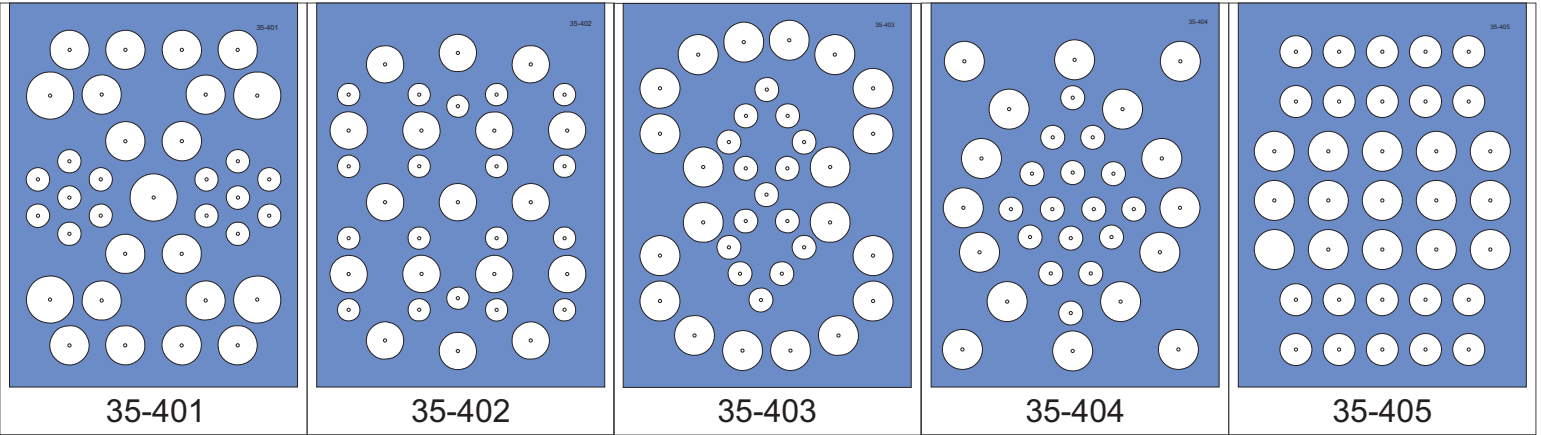

35 Buttons

Plastic templates	9 x 12	8.50
Single mats with etched patterns	9 x 12	13.50
Double mats	9 x 12	16.00
Single mat with plastic or acetate back for backmarks	9 x 12	16.00
Storage Grids	10 x 13	11.00