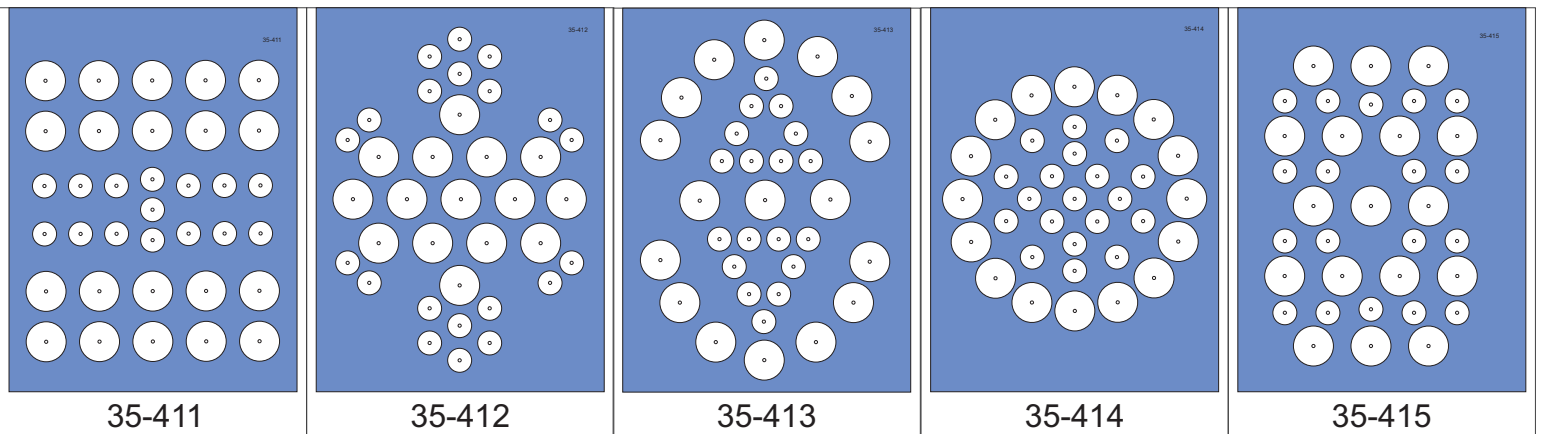

35 Buttons

Plastic templates	9 x 12	8.50
Single mats with etched patterns	9 x 12	13.50
Double mats	9 x 12	16.00
Single mat with plastic or acetate back for backmarks	9 x 12	16.00
Storage Grids	10 x 13	11.00