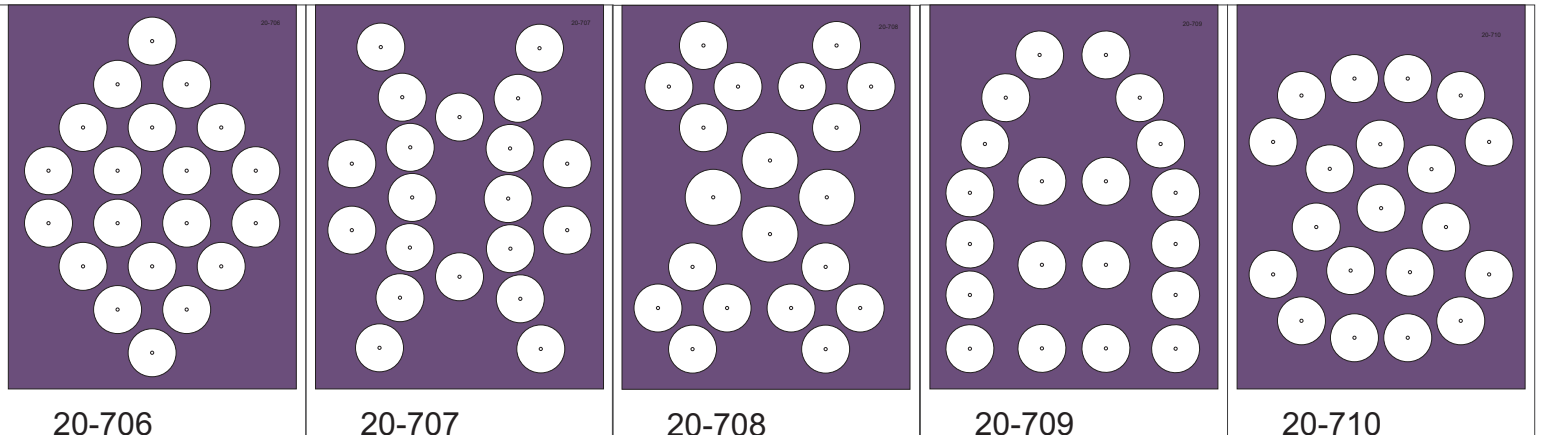

# 20 Buttons

Plastic templates	9 x 12	8.50
Single mats with etched patterns	9 x 12	13.50
Double mats	9 x 12	16.00
Single mat with plastic or acetate back for backmarks	9 x 12	16.00
Storage Grids	10 x 13	11.00