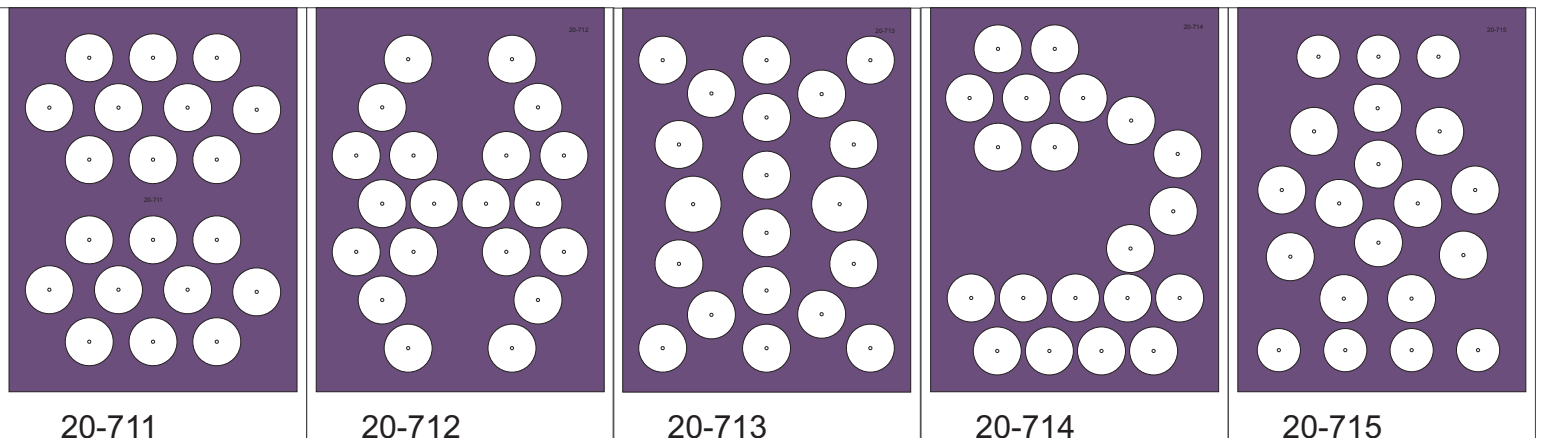

# 20 Buttons

Plastic templates	9 x 12	8.50
Single mats with etched patterns	9 x 12	13.50
Double mats	9 x 12	16.00
Single mat with plastic or acetate back for backmarks	9 x 12	16.00
Storage Grids	10 x 13	11.00