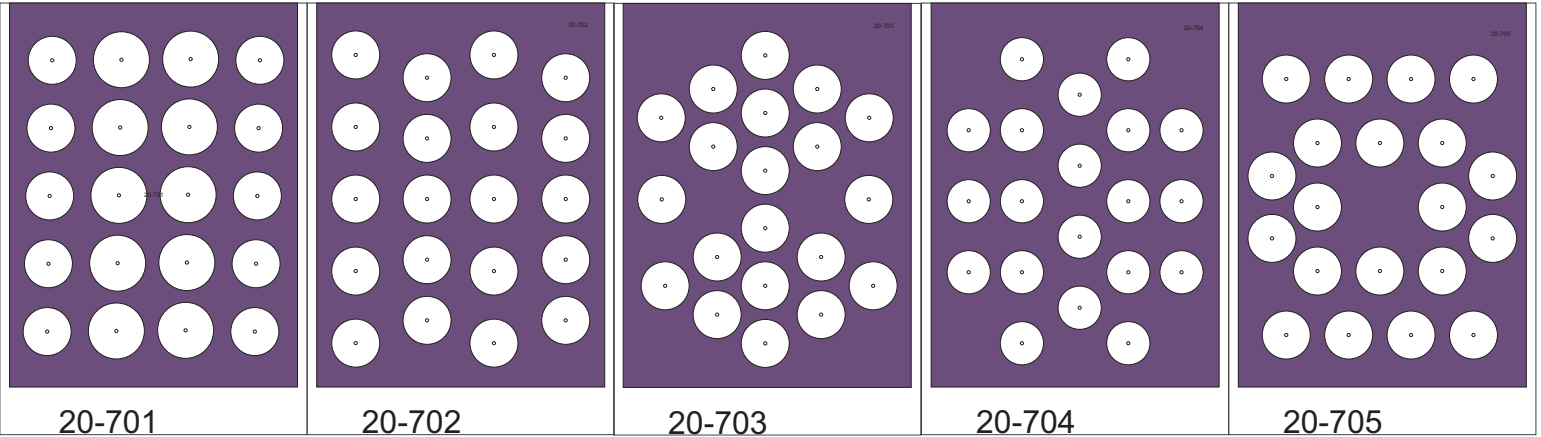

# 20 Buttons

Plastic templates	9 x 12	8.50
Single mats with etched patterns	9 x 12	13.50
Double mats	9 x 12	16.00
Single mat with plastic or acetate back for backmarks	9 x 12	16.00
Storage Grids	10 x 13	11.00